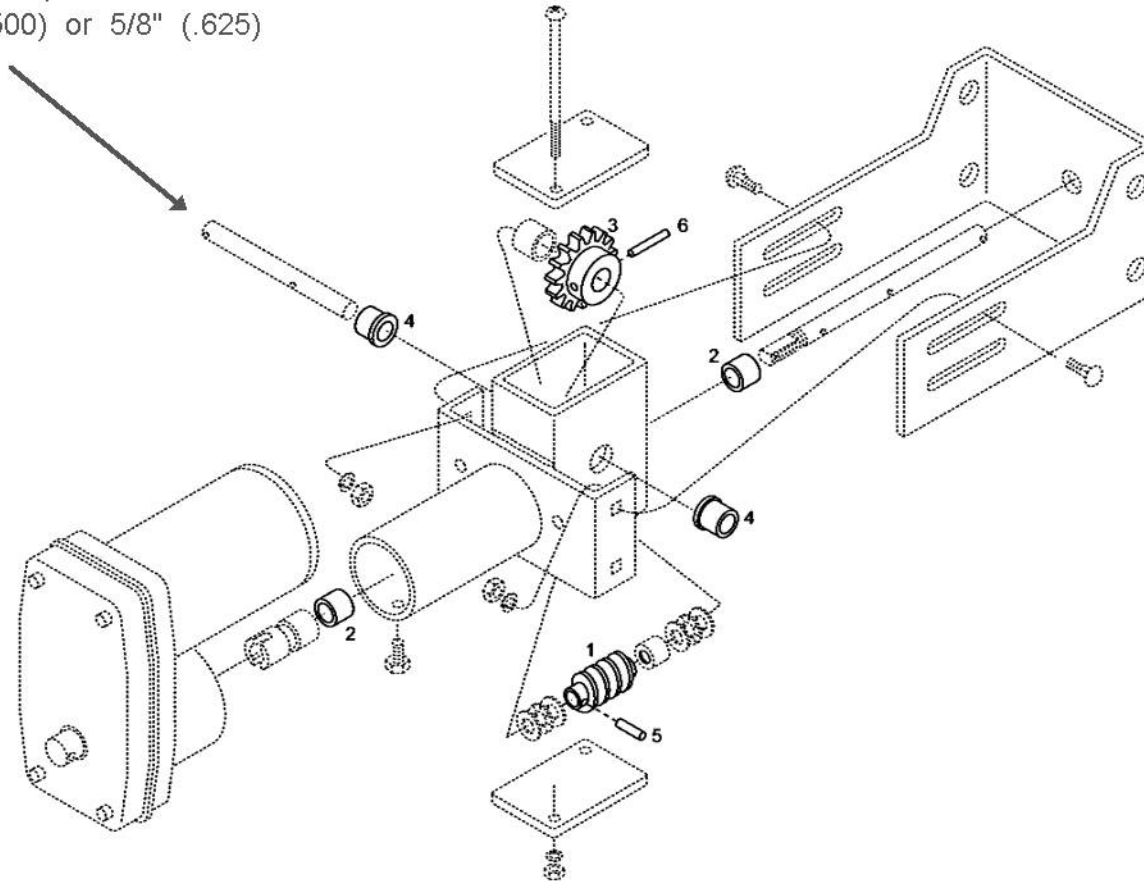

## Important note

Indicate output shaft size!

1/2" (.500) or 5/8" (.625)

## Parts Only!

Item	Part	Req'd	Description
1	22842	1	WORM
2	22839	2	BEARING, PLASTIC
3	22841	1	WORM GEAR
4	23301	2	FLANGE BEARING
5	624-0002	1	SPRING PIN (3/16")
6	624-0014	1	SPRING PIN (5/16" X 1 1/4")

TITLE:			ROLL OUT WORM DRIVE		
COMPANY:					
MODEL #:	DATE:	DRAWING #:			
28158	20 OCT 03	28159			
REVISION LETTER:	ECN#:	APPROVED:			
A	11956				